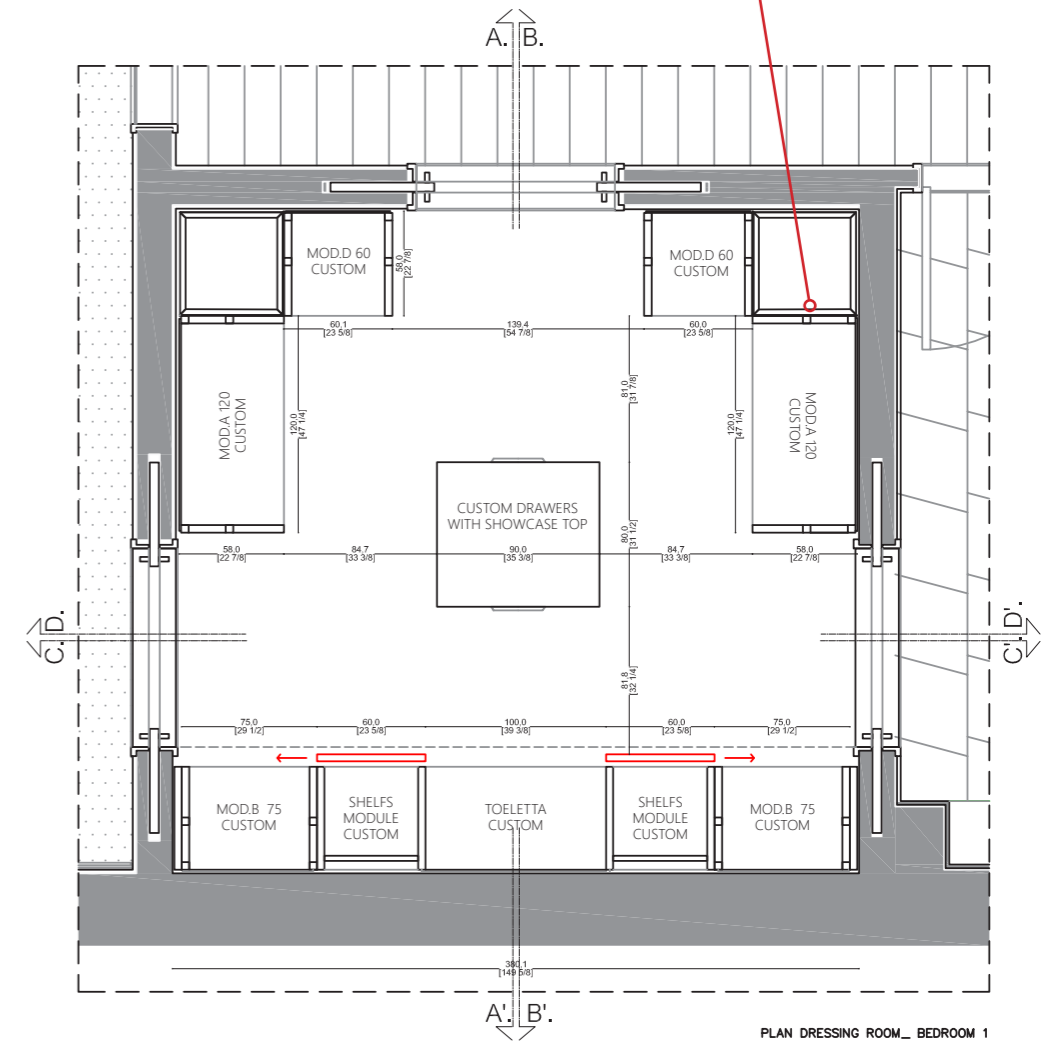

SICIS®

BESPOKE EXAMPLE

CUSTOM CLOSET DRESSING ROOM MOTHER IN LAW
RESIDENTIAL VILLA_OBHOR JEDDAH

KINGDOM OF SAUDI ARABIA

FLOOR PLAN_SECOND FLOOR

CUSTOM WARDROBE LAYOUT " MY PRIVATE BOUTIQUE "

DIMENSION TO BE CONFIRMED

SLIDING MIRROR DOOR
SYSTEM RAIL RECESSED
IN THE CEILING

CUSTOM DRAWERS
WITH SHOWCASE TOP

SECTION C.C'

COLUMN COVERED
IN BRONZE MIRROR

SECTION B.B'

CUSTOM TOELETTA
WITH DRAWER
FOR OBJECTS

SECTION AA'

PALETTE MATERIAL COLORS