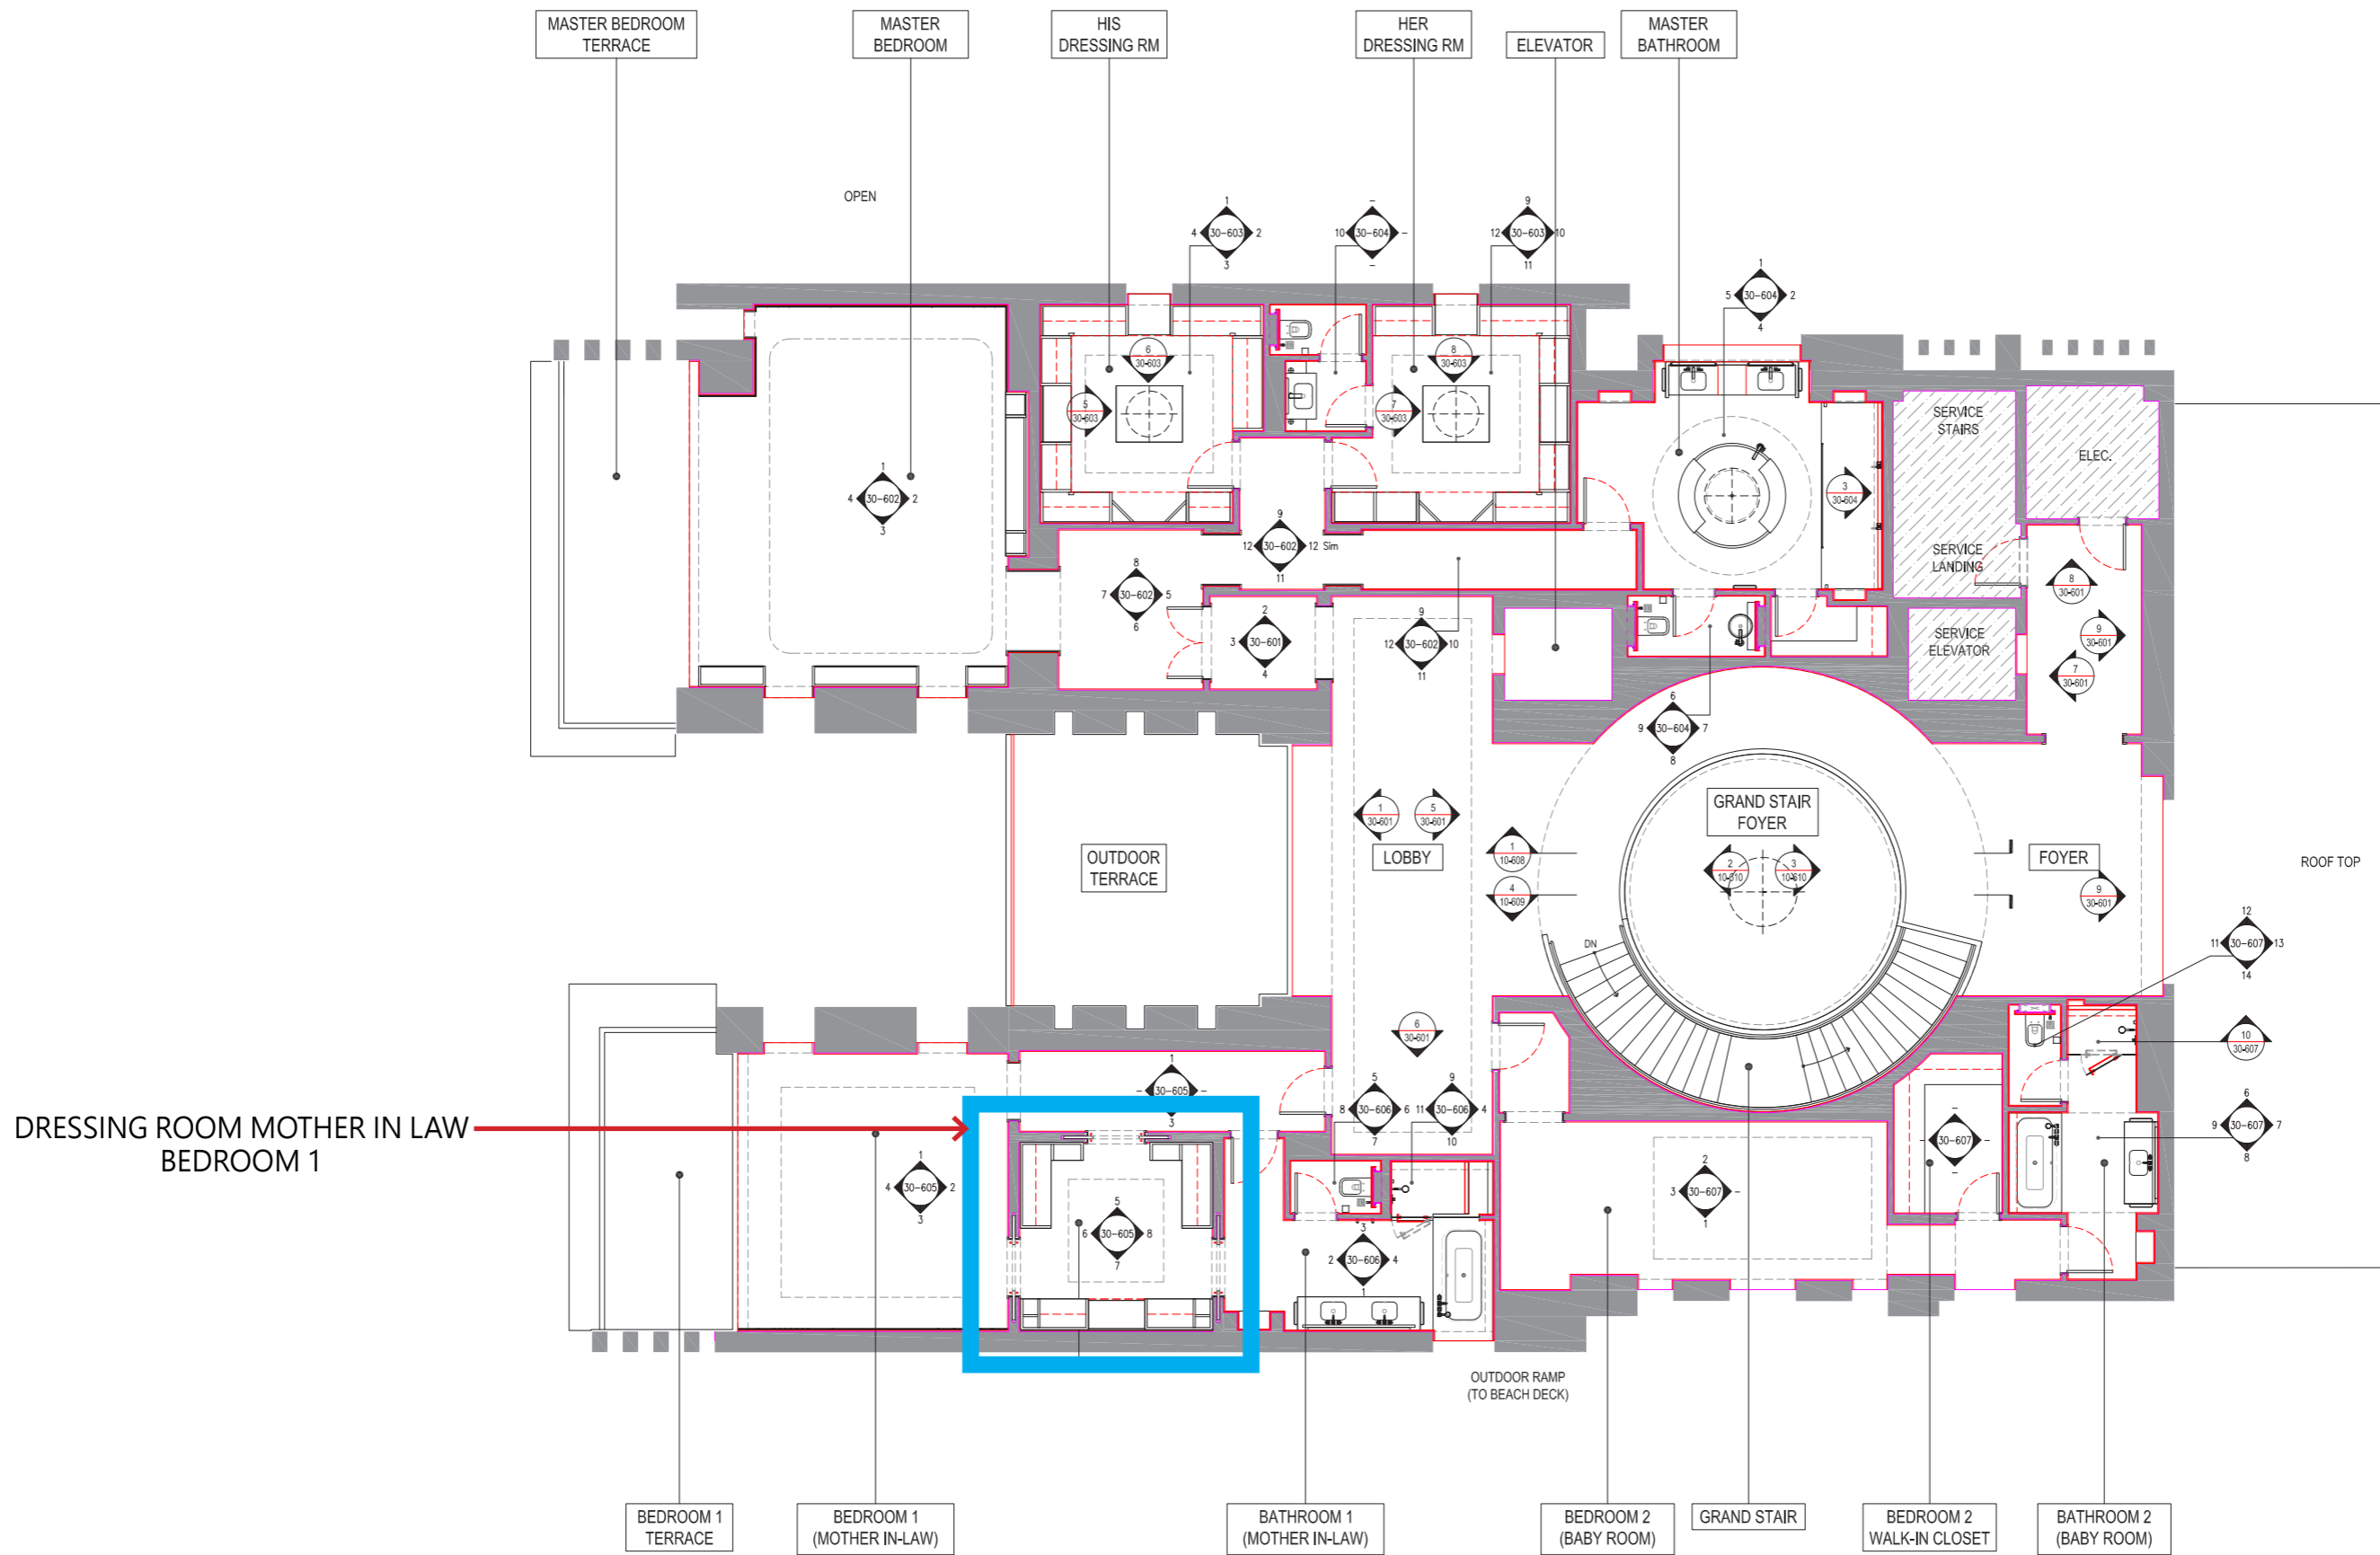

SICIS®

BESPOKE EXAMPLE

CUSTOM CLOSET DRESSING ROOM MOTHER IN LAW
RESIDENTIAL VILLA_OBHOR JEDDAH

KINGDOM OF SAUDI ARABIA

FLOOR PLAN_SECOND FLOOR

CUSTOM WARDROBE LAYOUT " MY PRIVATE BOUTIQUE "

DIMENSION TO BE CONFIRMED

SLIDING MIRROR DOOR
SYSTEM RAIL RECESSED
IN THE CEILING

CUSTOM DRAWERS
WITH SHOWCASE TOP

SECTION C.C'

COLUMN COVERED
IN BRONZE MIRROR

SECTION B.B'

CUSTOM TOELETTA
WITH DRAWER
FOR OBJECTS

SECTION AA'

PALETTE MATERIAL COLORS