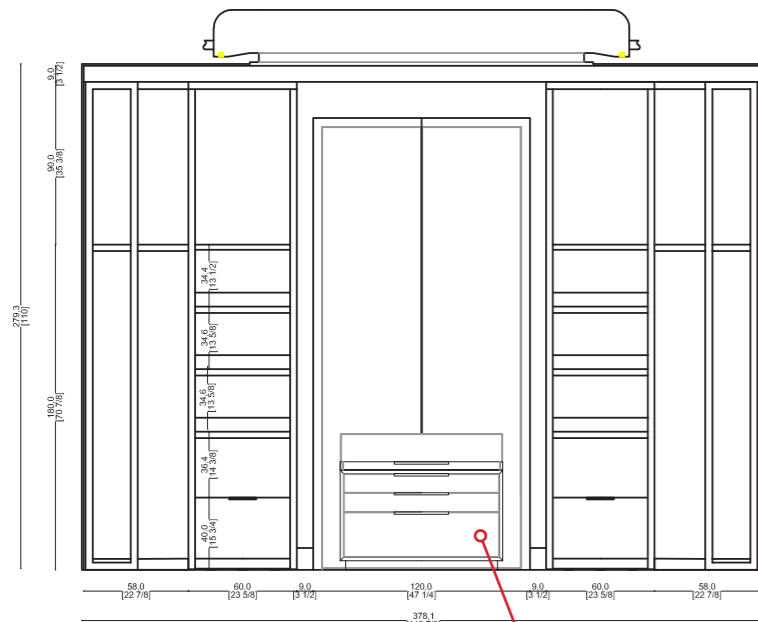

SICIS®

BESPOKE EXAMPLE

CUSTOM CLOSET DRESSING ROOM MOTHER IN LAW
RESIDENTIAL VILLA_OBHOR JEDDAH

KINGDOM OF SAUDI ARABIA

FLOOR PLAN_SECOND FLOOR

CUSTOM WARDROBE LAYOUT " MY PRIVATE BOUTIQUE "

DIMENSION TO BE CONFIRMED

SLIDING MIRROR DOOR
SYSTEM RAIL RECESSED
IN THE CEILING

CUSTOM DRAWERS
WITH SHOWCASE TOP

SECTION C.C'

COLUMN COVERED
IN BRONZE MIRROR

SECTION B.B'

CUSTOM TOELETTA
WITH DRAWER
FOR OBJECTS

SECTION AA'

PALETTE MATERIAL COLORS