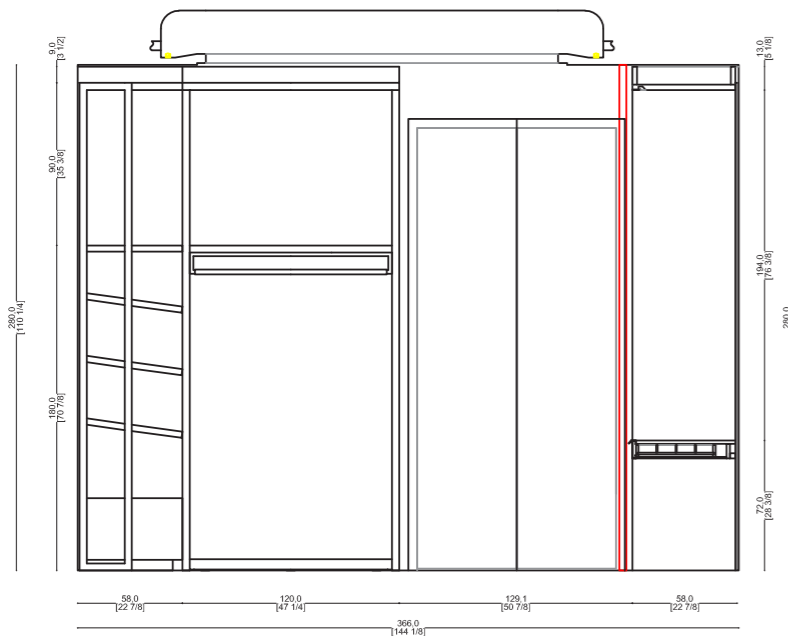

SLIDING MIRROR DOOR
SYSTEM RAIL RECESSED
IN THE CEILING

CUSTOM DRAWERS
WITH SHOWCASE TOP

SECTION C.C'

COLUMN COVERED
IN BRONZE MIRROR

SECTION B.B'

CUSTOM TOELETTA
WITH DRAWER
FOR OBJECTS

SECTION AA'

PALETTE MATERIAL COLORS