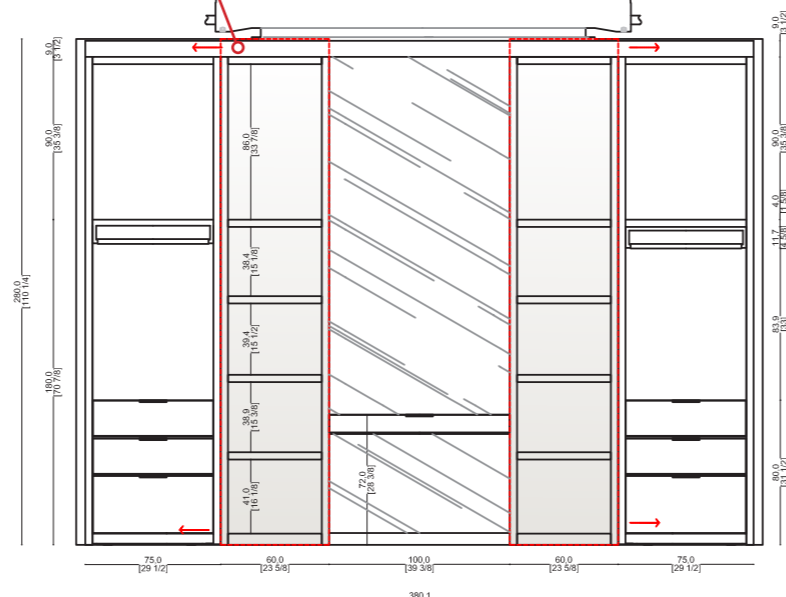

SICIS®

BESPOKE EXAMPLE

CUSTOM CLOSET DRESSING ROOM MOTHER IN LAW
RESIDENTIAL VILLA_OBHOR JEDDAH

KINGDOM OF SAUDI ARABIA

FLOOR PLAN_SECOND FLOOR

CUSTOM WARDROBE LAYOUT " MY PRIVATE BOUTIQUE "

DIMENSION TO BE CONFIRMED

SLIDING MIRROR DOOR
SYSTEM RAIL RECESSED
IN THE CEILING

CUSTOM DRAWERS
WITH SHOWCASE TOP

SECTION C.C'

COLUMN COVERED
IN BRONZE MIRROR

SECTION B.B'

CUSTOM TOELETTA
WITH DRAWER
FOR OBJECTS

SECTION AA'

PALETTE MATERIAL COLORS