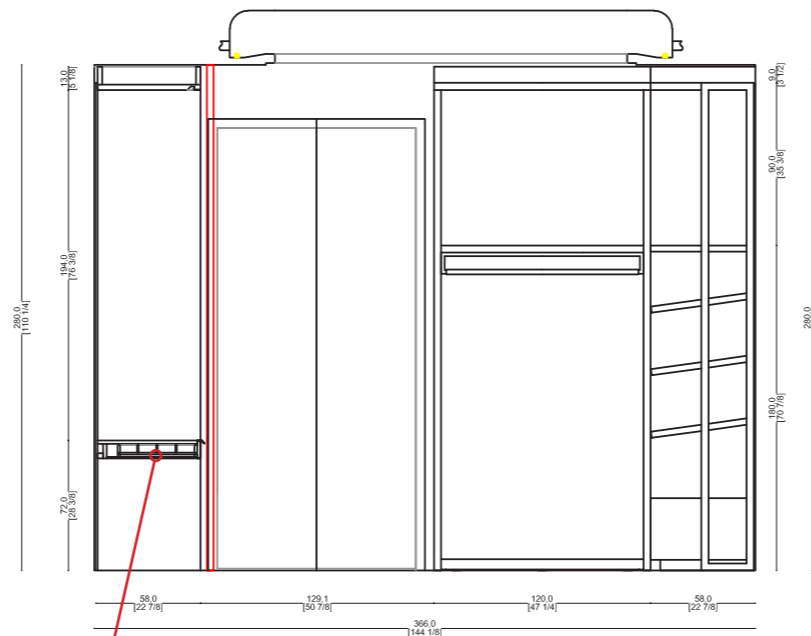

SLIDING MIRROR DOOR
SYSTEM RAIL RECESSED
IN THE CEILING

CUSTOM DRAWERS
WITH SHOWCASE TOP

SECTION C.C'

COLUMN COVERED
IN BRONZE MIRROR

SECTION B.B'

CUSTOM TOELETTA
WITH DRAWER
FOR OBJECTS

SECTION AA'

PALETTE MATERIAL COLORS