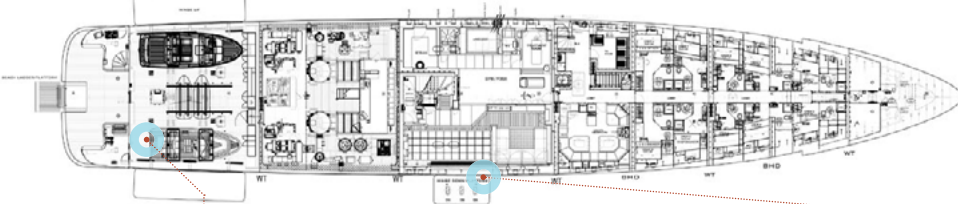

Vicky Yacht
Proteksan-Turquoise (Turkey)

SICIS

SICIS

Vicky Yacht • Proteksan-Turquoise (Turkey)

OUTSIDE ENTERTAINMENT: A 42-inch, waterproof TV with a swivel arm is mounted on the sun deck's port wall.

AMENITIES: A teak-clad exterior shower and the adjacent dayhead mean guests don't need to leave the fun on the sun deck.

DUAL DAYHEADS: A small dayhead for the owner was added to his study and another is located off the lobby for guest use.

CREW ACCESS: With the owner's suite amidships, the designer had to incorporate two sets of service stairs so crew could get fore and aft.

CREW DOMAIN: A crew corridor leads to a very large pantry and onto the galley, which offers plenty of storage and counter space.

GUEST CABINS: Four double suites and a twin-berth cabin with an adjoining playroom are all located on the main deck.

SICIS

*Follow
the Link*

FLIP THE CATALOGUE
OnLine

An aerial view of a yacht's deck, featuring a rectangular swimming pool surrounded by a curved seating area with cushions. The deck is equipped with various nautical instruments, including radar domes and a mast with a flag. The yacht is on the open sea.