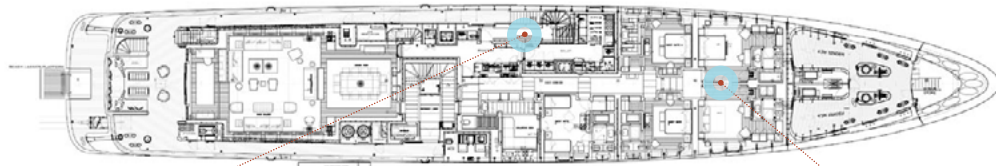

Vicky Yacht
Proteksan-Turquoise (Turkey)

SICIS

SICIS

Vicky Yacht • Proteksan-Turquoise (Turkey)

OUTSIDE ENTERTAINMENT: A 42-inch, waterproof TV with a swivel arm is mounted on the sun deck's port wall.

AMENITIES: A teak-clad exterior shower and the adjacent dayhead mean guests don't need to leave the fun on the sun deck.

DUAL DAYHEADS: A small dayhead for the owner was added to his study and another is located off the lobby for guest use.

CREW ACCESS: With the owner's suite amidships, the designer had to incorporate two sets of service stairs so crew could get fore and aft.

CREW DOMAIN: A crew corridor leads to a very large pantry and onto the galley, which offers plenty of storage and counter space.

GUEST CABINS: Four double suites and a twin-berth cabin with an adjoining playroom are all located on the main deck.