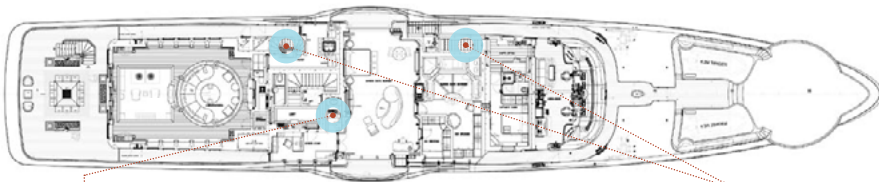

Vicky Yacht
Proteksan-Turquoise (Turkey)

SICIS

SICIS

Vicky Yacht • Proteksan-Turquoise (Turkey)

OUTSIDE ENTERTAINMENT: A 42-inch, waterproof TV with a swivel arm is mounted on the sun deck's port wall.

AMENITIES: A teak-clad exterior shower and the adjacent dayhead mean guests don't need to leave the fun on the sun deck.

DUAL DAYHEADS: A small dayhead for the owner was added to his study and another is located off the lobby for guest use.

CREW ACCESS: With the owner's suite amidships, the designer had to incorporate two sets of service stairs so crew could get fore and aft.

CREW DOMAIN: A crew corridor leads to a very large pantry and onto the galley, which offers plenty of storage and counter space.

GUEST CABINS: Four double suites and a twin-berth cabin with an adjoining playroom are all located on the main deck.