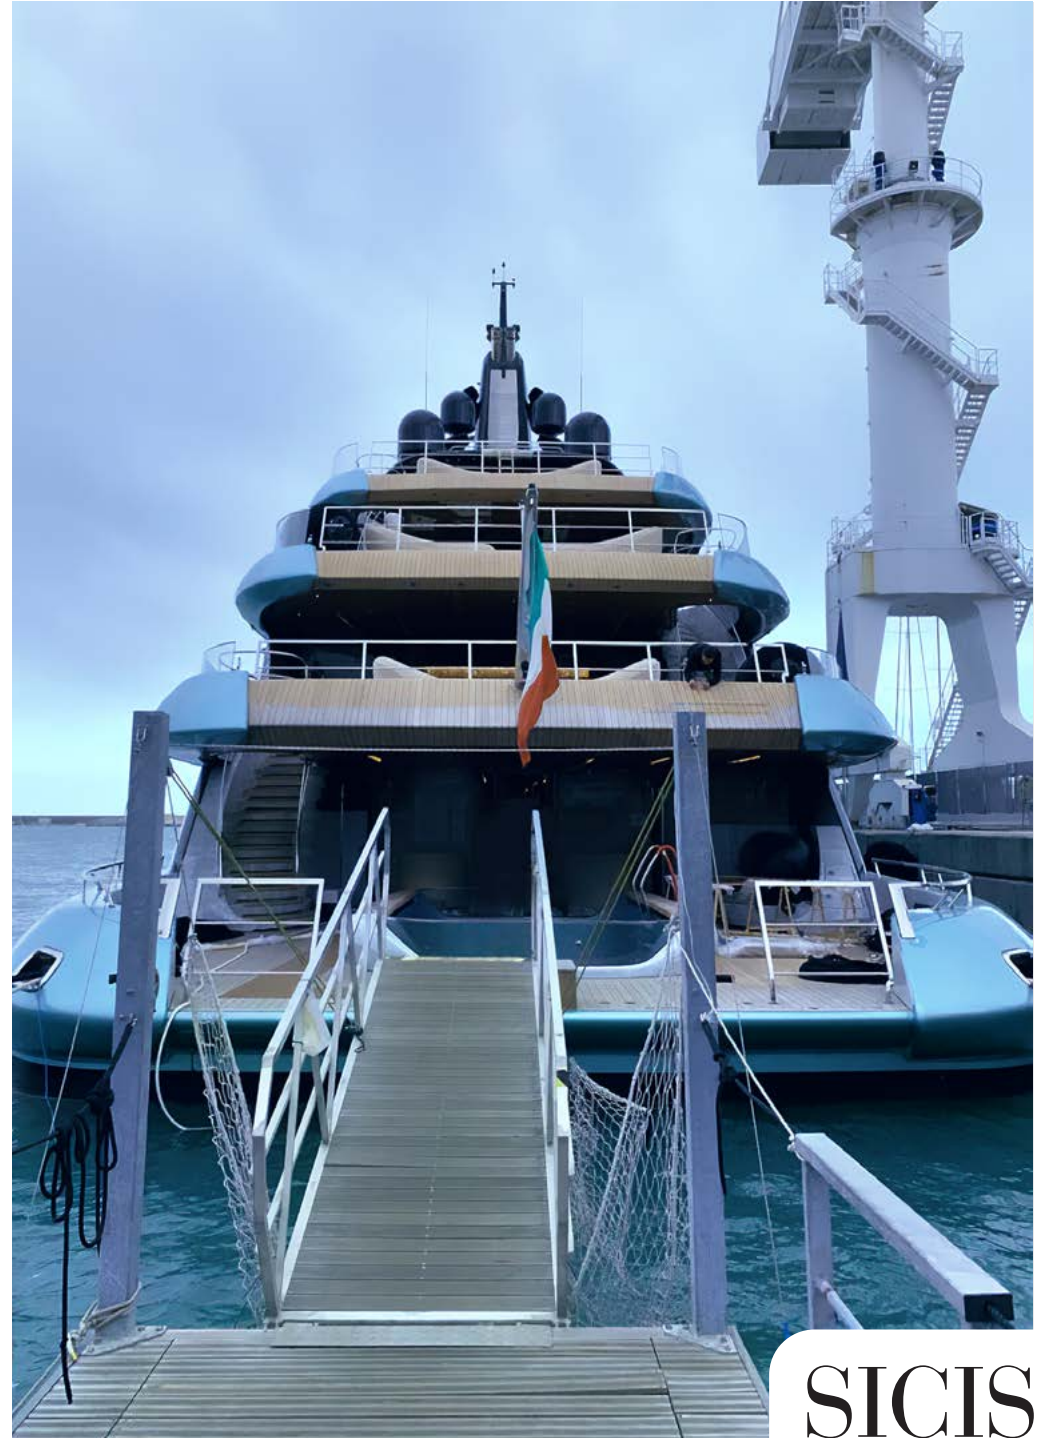

# Pandion Pearl Superyacht 45m Sanlorenzo (Italy)

SICIS

SICIS

**SANLORENZO**

## PANDION PEARL SUPERYACHT

**LENGTH**

45 m / 147'

**BEAM**

8,6 m / 28'3"

**DRAFT**

2,4 m / 7'10"

**CRUISING SPEED**

12 Knots

*The luxurious interior and the pool is made unique with Custom Mosaics by SICIS.*

45 METERS

**SICIS**

PANDION PEARL SUPERYACHT 45m · SANLORENZO (ITALY)

SICIS

PANDION PEARL SUPERYACHT 45m · SANLORENZO (ITALY)

# SICIS

*Follow  
the Link*

**FLIP THE CATALOGUE**  
OnLine

A large blue yacht is shown on the water, viewed from a side profile. The image is darkened with a semi-transparent overlay. A hand cursor icon is positioned over the yacht's hull. The text 'SICIS' is prominently displayed in white serif font, and the website 'www.sicis.com' is shown in white text on a red rectangular background below it.