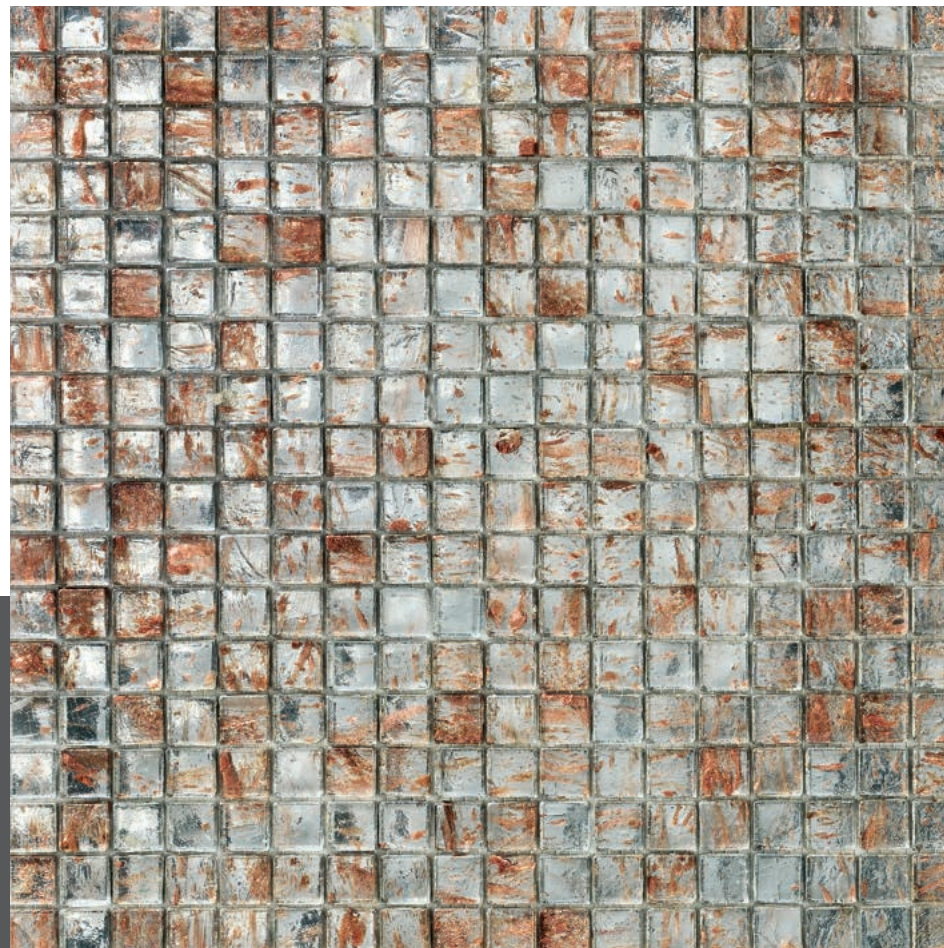

Argentina
Firefly Collection

Tesserae size:
15 x 15 mm · 5/8" x 5/8"

Sheet size:
296 x 296 mm · 11 5/8" x 11 5/8"