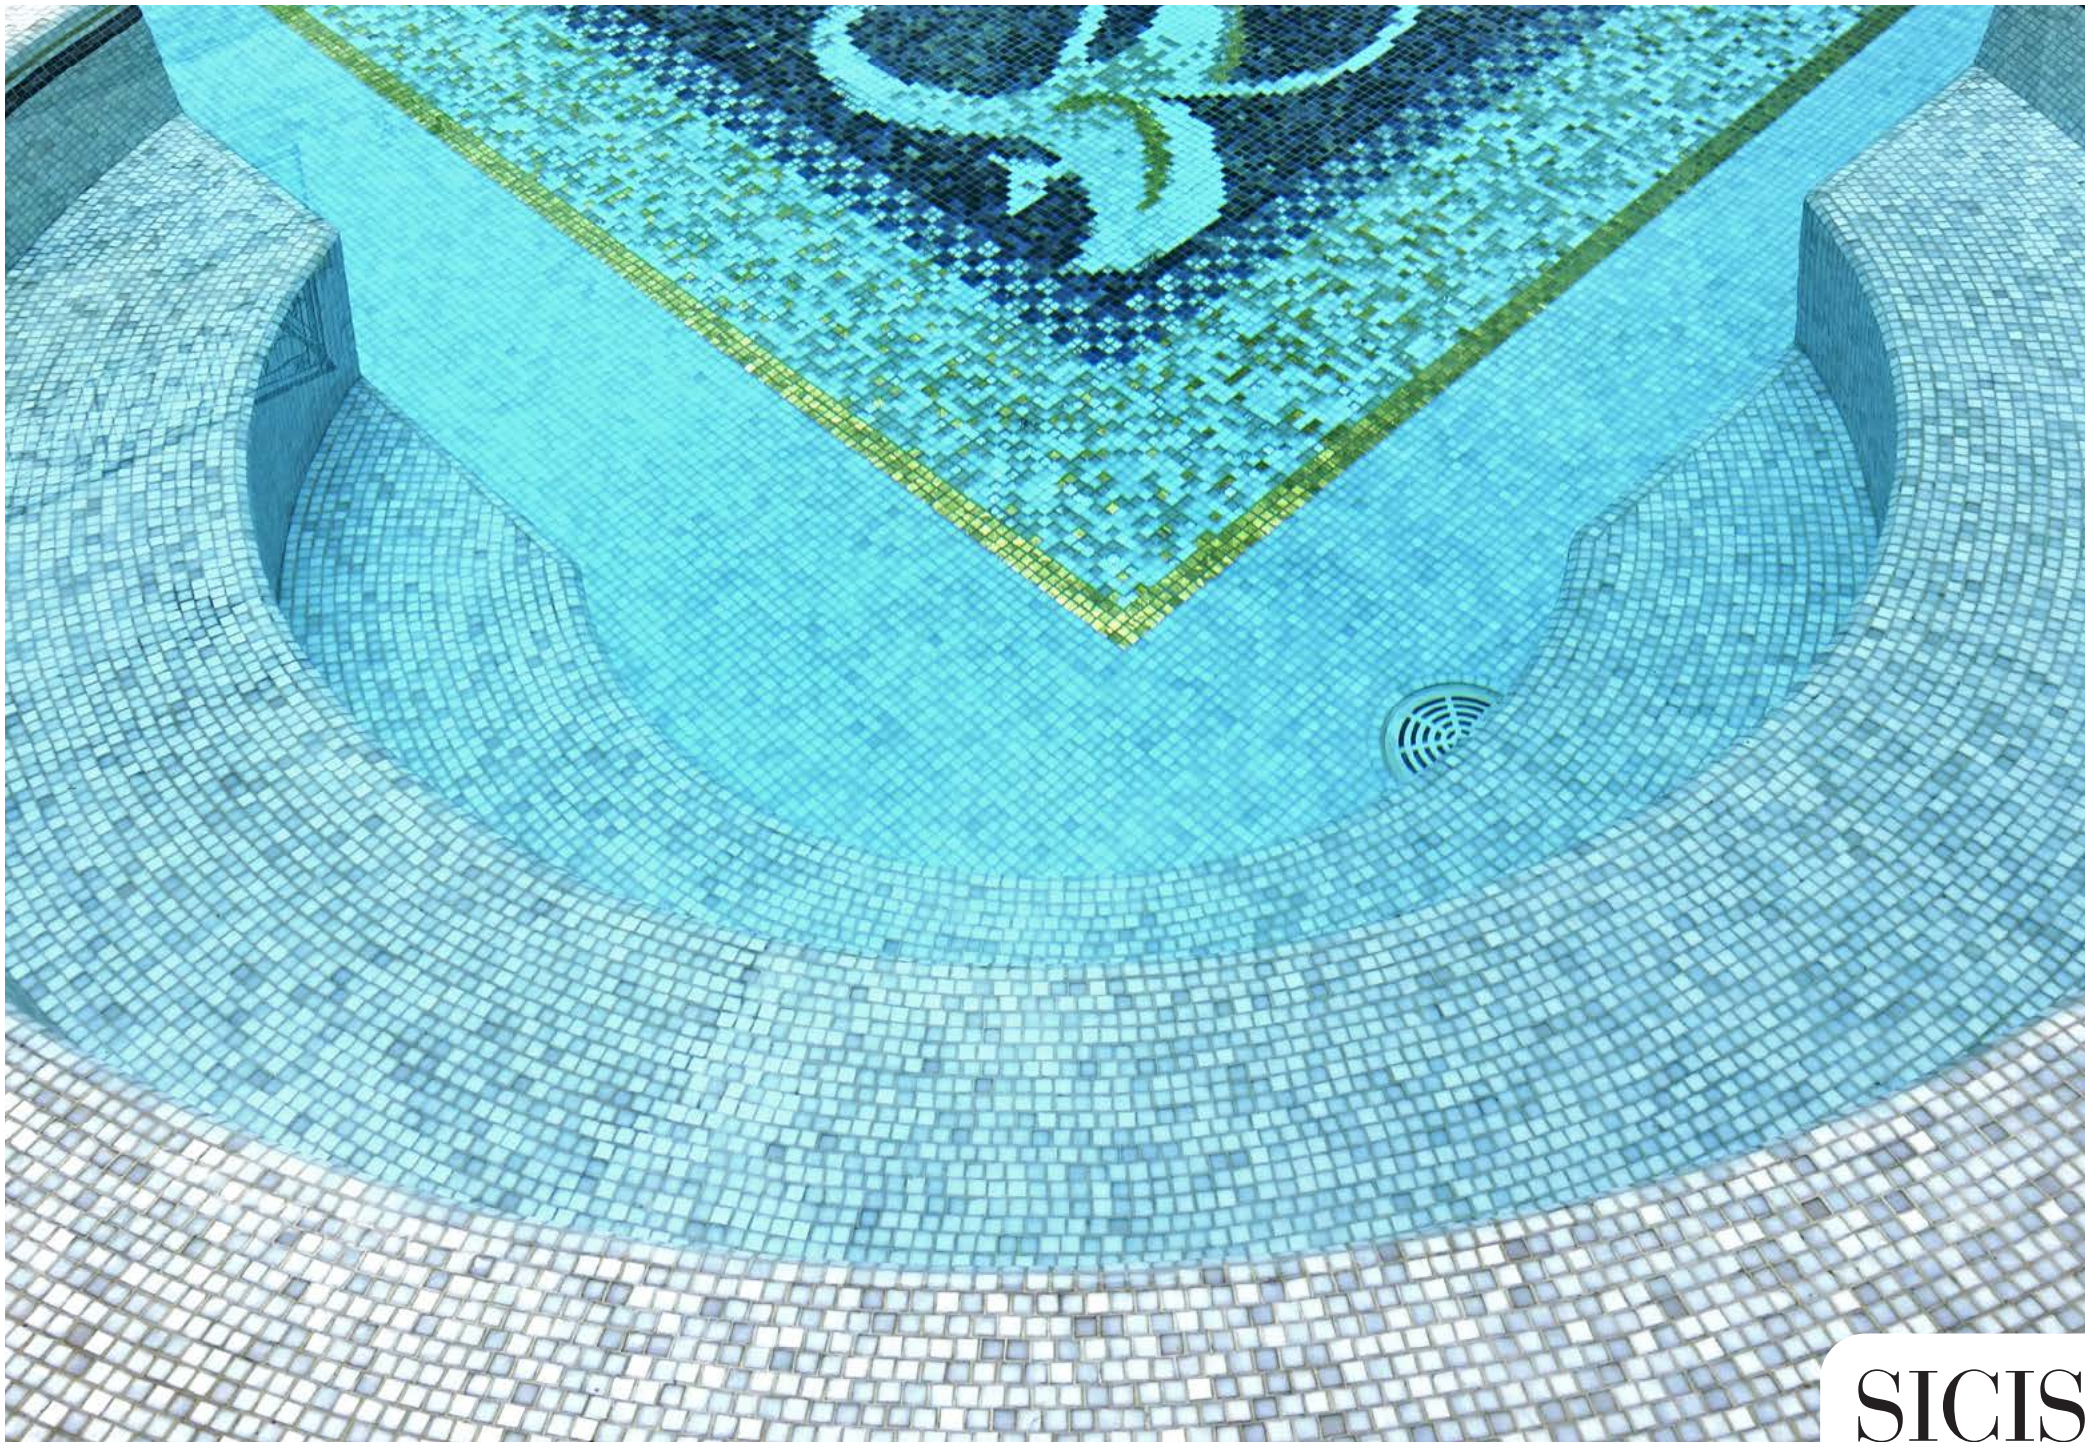

**Medelins Residence
Medan (Indonesia)**

SICIS

Pixel Glass Mosaic Decor · Swimming Pool

SICIS

SICIS

SICIS

SICIS

SICIS

SICIS

Dimensions

Custom "Zenone" Pixel Glass Mosaic Decor · Swimming Pool

Tesserae size:
15 x 15 mm
5/8" x 5/8"

Project

Key Colors

Custom "Zenone" Pixel Glass Mosaic Decor · Swimming Pool

Tesserae size:
15 x 15 mm
5/8" x 5/8"