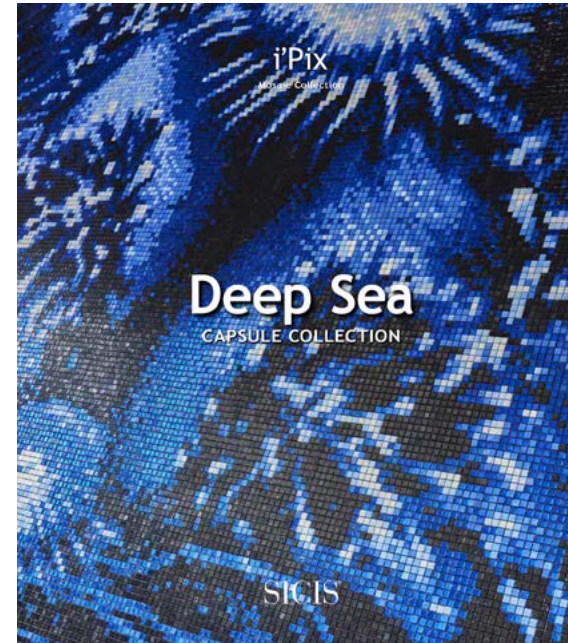

SICIS

*Follow
the Link*