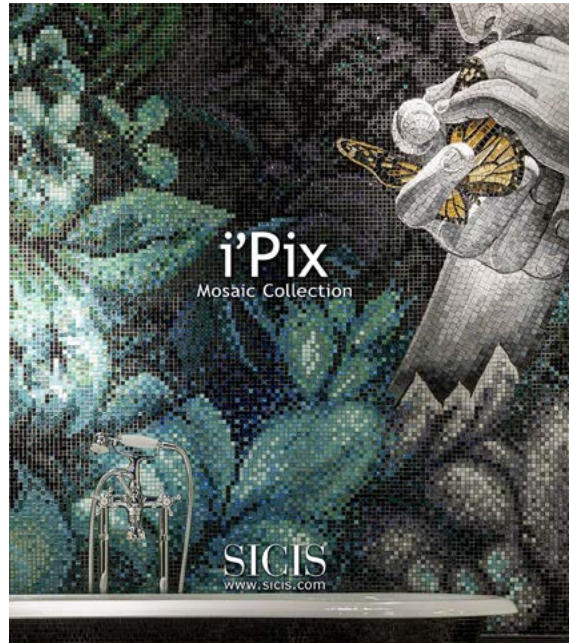

SICIS

*Follow
the Link*