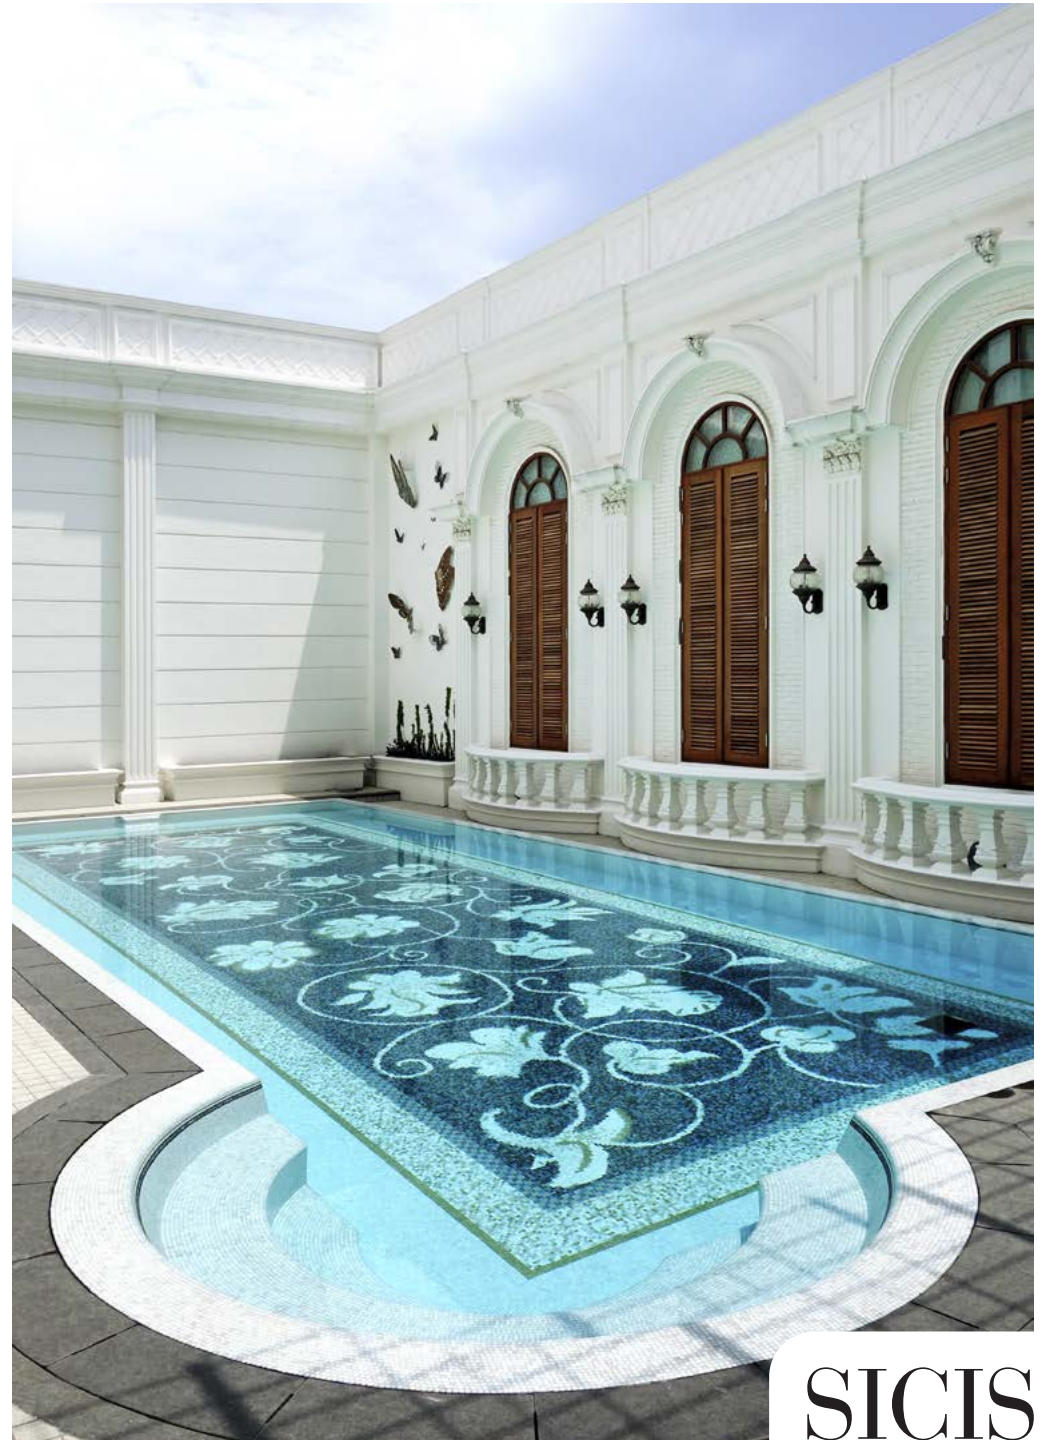

**Medelins Residence
Medan (Indonesia)**

SICIS

Pixel Glass Mosaic Decor · Swimming Pool

SICIS

SICIS

SICIS

SICIS

SICIS

SICIS

Dimensions

Custom "Zenone" Pixel Glass Mosaic Decor · Swimming Pool

Tesserae size:
15 x 15 mm
5/8" x 5/8"

Project

Key Colors

Custom "Zenone" Pixel Glass Mosaic Decor · Swimming Pool

Tesserae size:
15 x 15 mm
5/8" x 5/8"