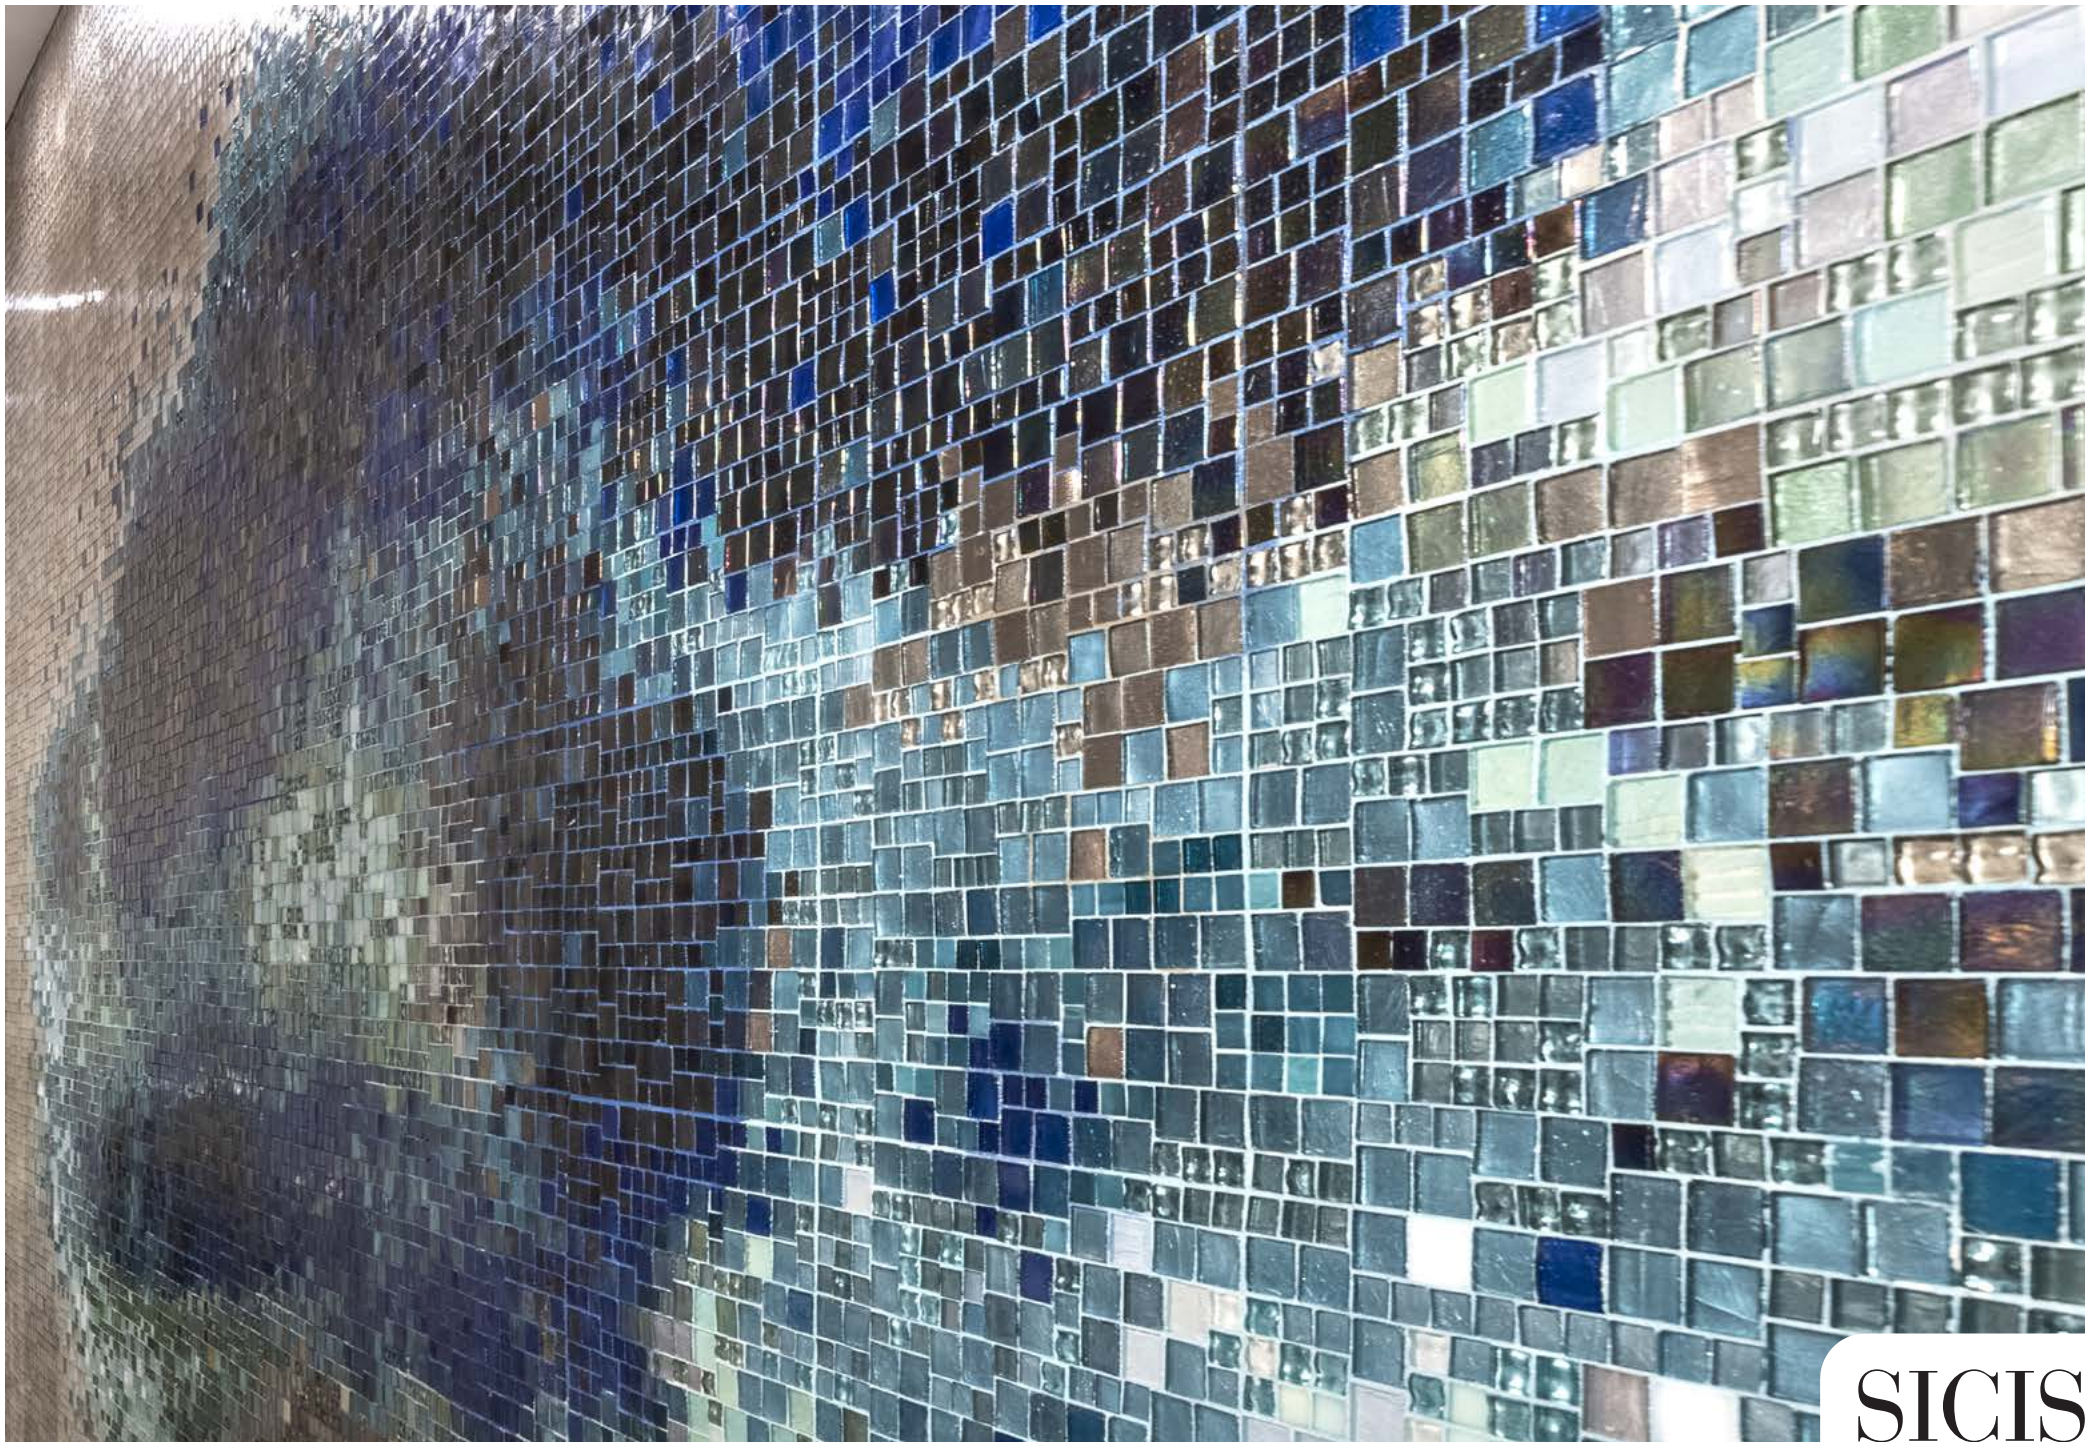

Herbets Residence
Project by Perla Lichi Design
Florida (USA)

SICIS

"Pacifico Even" Custom Glass Mosaic Wall Decor · Bathroom

SICIS

SICIS

SICIS

SIGIS

SICIS