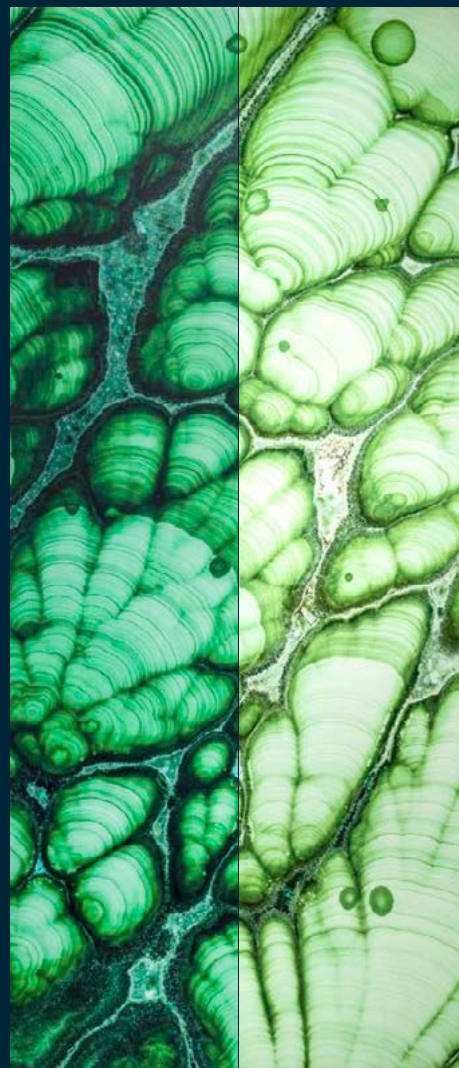

Gem Glass Pool Presentation

SICIS

Vetrite Gem Glass Pool

SICIS

SICIS

CLICK
TO WATCH
THE VIDEO
on YouTube

Clouds Slab

VETRITE®
gem glass

VETRITE®
gem glass

CHROME

Front light

OPALESCENT

Back light

SOLID

Disponibile nelle finiture cromo, opalescente, solido.
Finitura satinato su richiesta.

Available with chrome, opalescent and solid finishes.
Satin finish on demand.