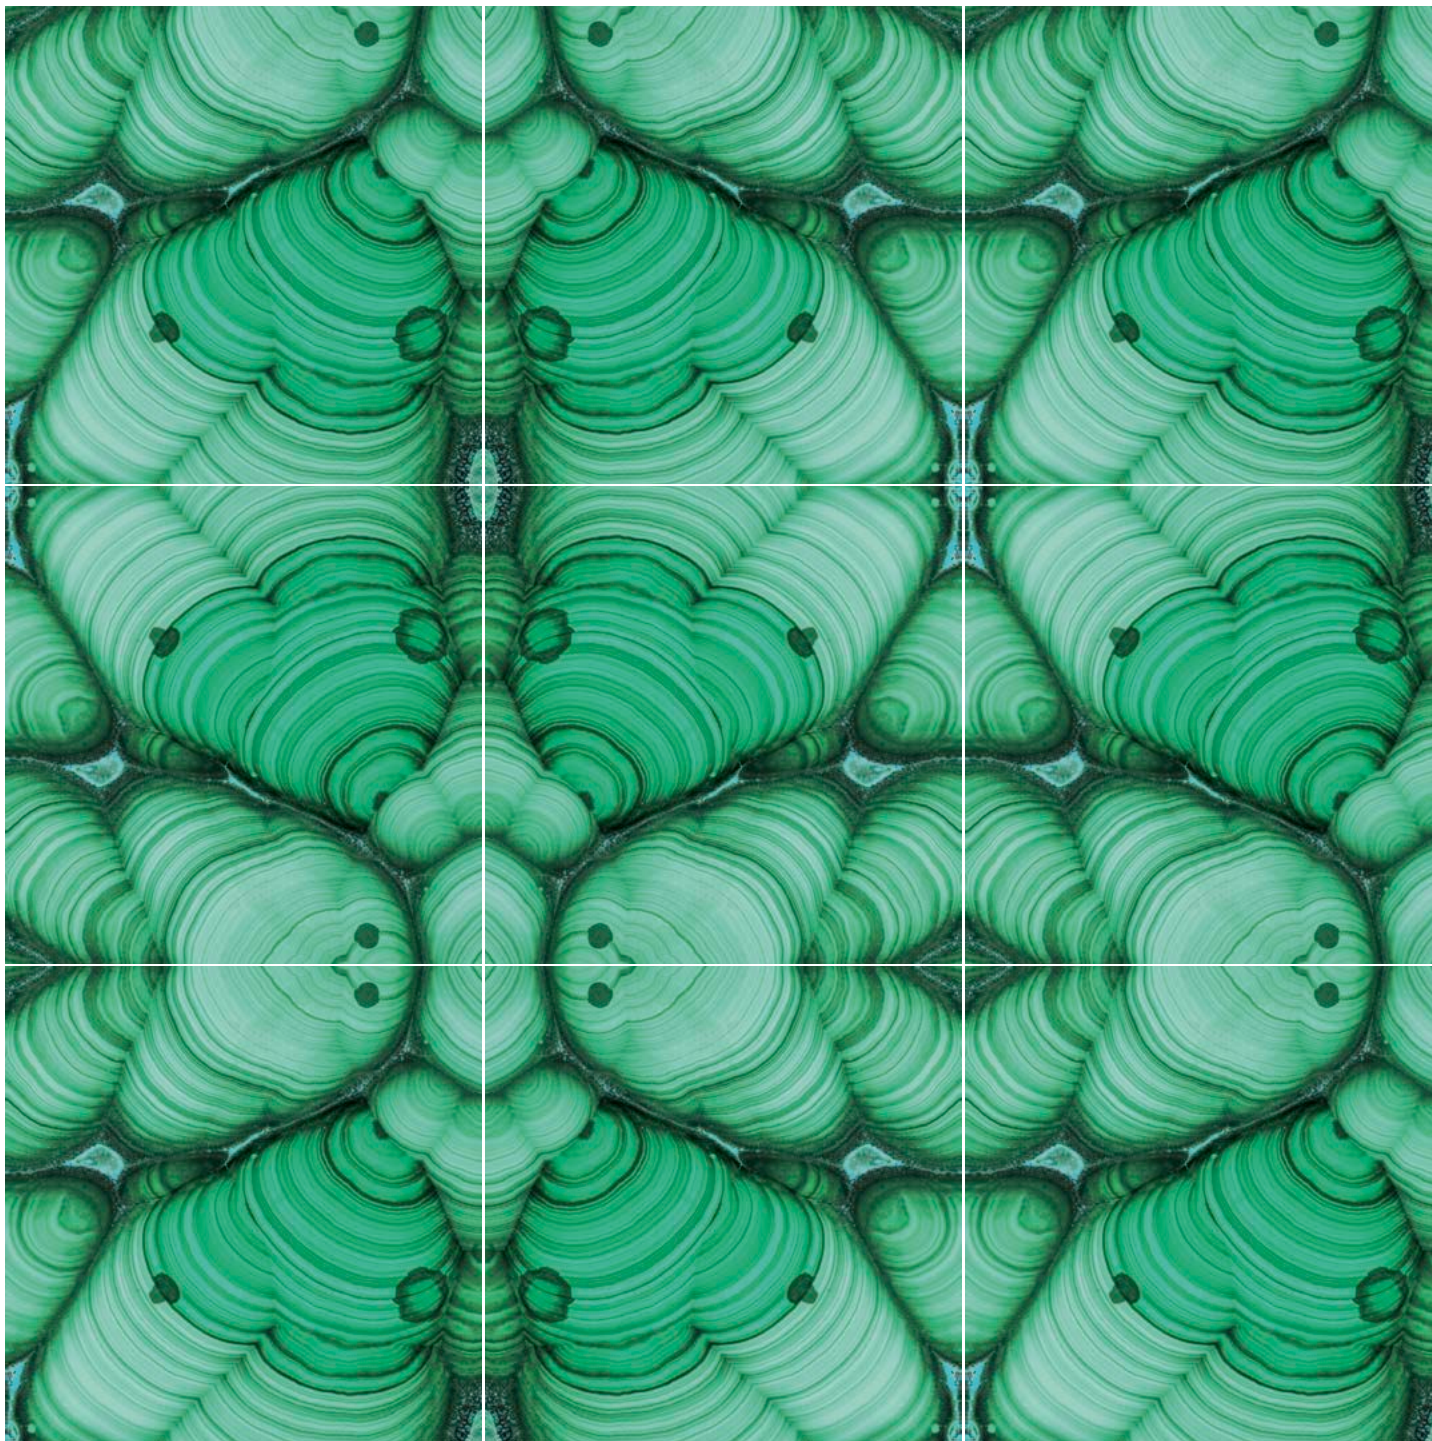

Gem Glass Pool Presentation

SICIS

Vetrite Gem Glass Pool

SICIS

SICIS

CLICK
TO WATCH
THE VIDEO
on YouTube

Clouds Slab

VETRITE®
gem glass

Gem Glass Slab
Clouds

120 x 280 cm
Thickness 6 mm

SICIS

Clouds Slab

VETRITE®
gem glass

Bookmatching

SICIS

Clouds Slab

VETRITE®
gem glass

CHROME

Front light

OPALESCENT

Back light

SOLID

Disponibile nelle finiture cromo, opalescente, solido.
Finitura satinato su richiesta.

Available with chrome, opalescent and solid finishes.
Satin finish on demand.

Formato · Slab size
120 x 280 cm · 47^{1/4}" x 110^{1/4}"

Formato speciale · Special slab size
135 x 290 cm · 53^{1/8}" x 114^{1/8}"

Lastre curve · Curved slabs
Bifacciali 8-10-12 mm
Two-sided 0^{5/16}" - 0^{3/8}" - 0^{1/2}"