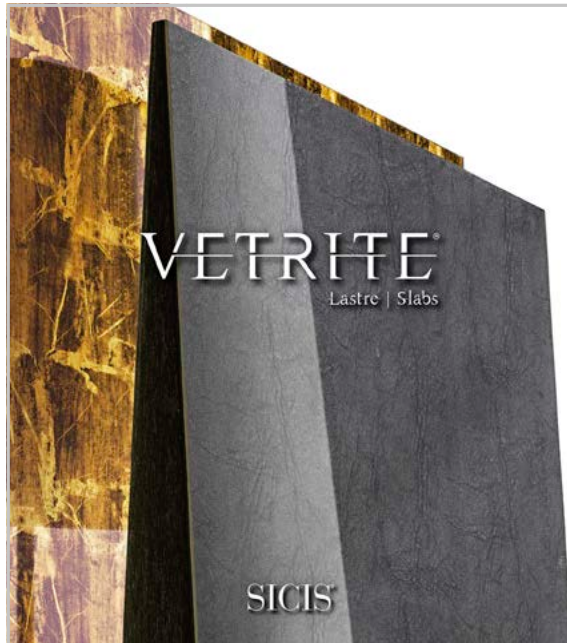

SICIS

Follow the Links