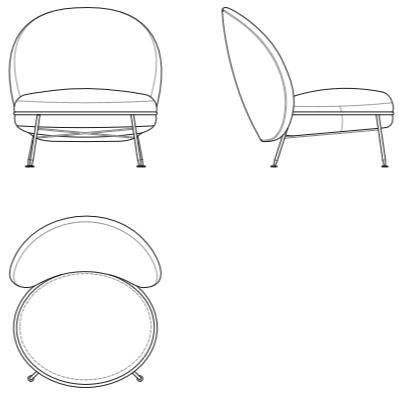

EXTERNAL BACK

Fishbone Blue

LEGS

Matt Champagne Finish

Technical Features

THE PRESENTATION AND POSITIONING OF THE FABRICS
IN THIS SEAT/SOFA/CHAIR/STOOL/POUF/PILLOW IS INDICATIVE

SICIS
HOME

CLADDINGS
AND FINISHES