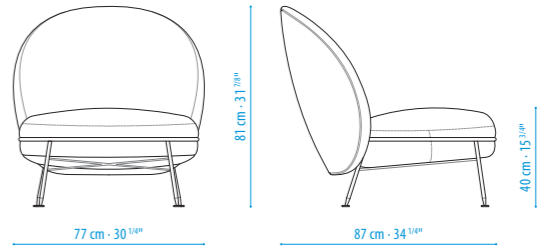

EXTERNAL BACK

Fishbone Blue

LEGS

Matt Champagne Finish

Technical Features

THE PRESENTATION AND POSITIONING OF THE FABRICS
IN THIS SEAT/SOFA/CHAIR/STOOL/POUF/PILLOW IS INDICATIVE

SICIS
HOME

CLADDINGS
AND FINISHES