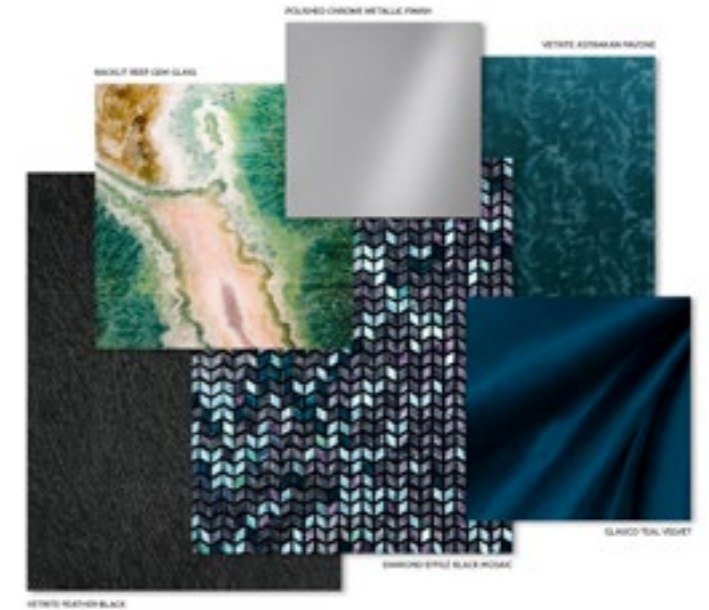

Ca' Noghera

Horeca Example

SICIS

Project

Production and Installation

Result

GRAPHIC RENDERS

Amaretto Bar Stool