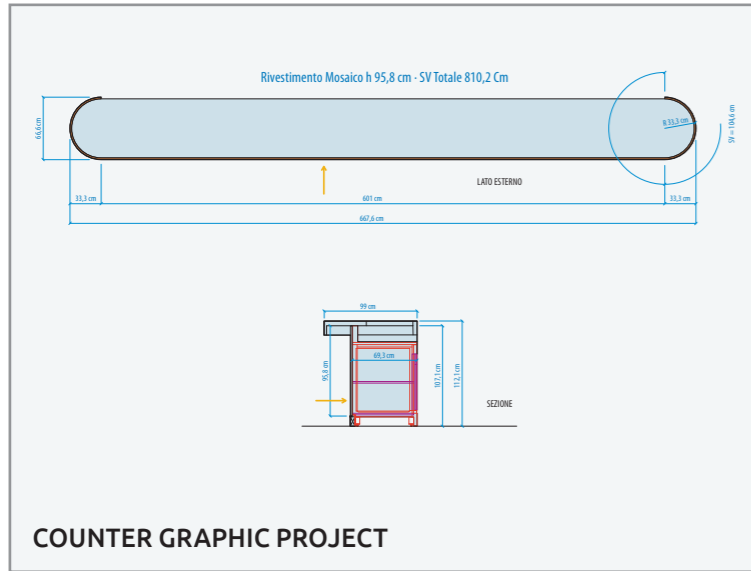

Ca' Noghera

Horeca Example

SICIS

Project

Production and Installation

Result

GRAPHIC RENDERS

Amaretto Bar Stool